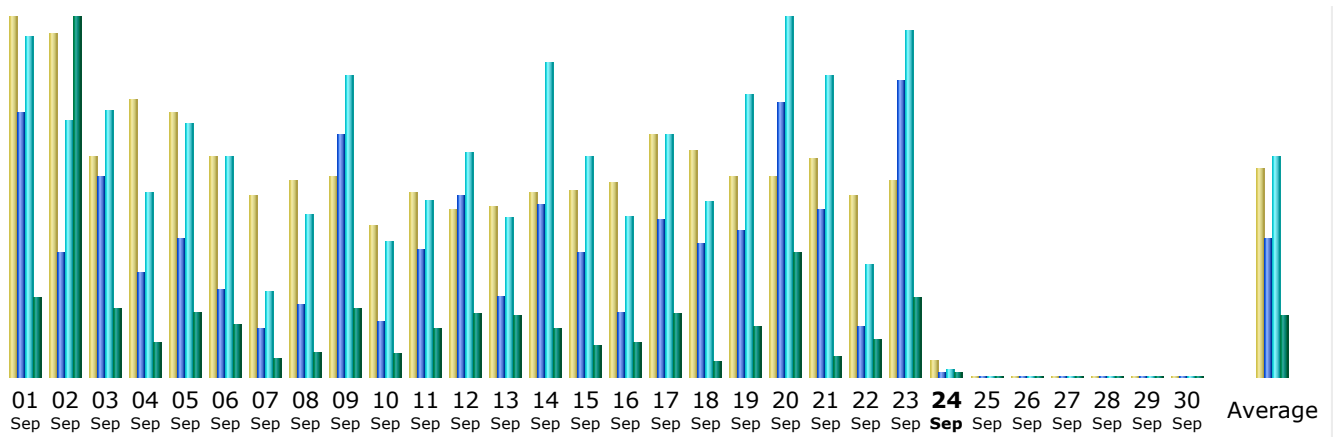

Day	Number of visits	Pages	Hits	Bandwidth
01 Sep 2008	164	1166	1503	60.55 MB
02 Sep 2008	156	551	1131	275.18 MB
03 Sep 2008	101	888	1178	53.41 MB
04 Sep 2008	126	463	813	27.42 MB
05 Sep 2008	121	610	1113	49.14 MB
06 Sep 2008	101	381	973	40.67 MB
07 Sep 2008	82	212	374	15.05 MB
08 Sep 2008	90	319	721	19.52 MB
09 Sep 2008	92	1072	1328	52.46 MB
10 Sep 2008	69	246	593	18.18 MB
11 Sep 2008	84	562	777	36.74 MB
12 Sep 2008	76	800	993	48.72 MB
13 Sep 2008	78	357	703	46.90 MB
14 Sep 2008	84	761	1385	37.14 MB
15 Sep 2008	85	553	968	22.94 MB
16 Sep 2008	89	284	712	26.84 MB
17 Sep 2008	111	695	1067	47.59 MB
18 Sep 2008	103	582	770	11.07 MB
19 Sep 2008	92	650	1243	38.31 MB
20 Sep 2008	92	1212	1584	95.97 MB
21 Sep 2008	100	731	1320	16.27 MB
22 Sep 2008	82	225	498	28.59 MB
23 Sep 2008	90	1309	1528	60.47 MB
24 Sep 2008	8	20	28	3.48 MB
25 Sep 2008	0	0	0	0
26 Sep 2008	0	0	0	0
27 Sep 2008	0	0	0	0
28 Sep 2008	0	0	0	0
29 Sep 2008	0	0	0	0
30 Sep 2008	0	0	0	0
Average	94.83	610.38	970.96	47.19 MB
Total	2276	14649	23303	1.11 GB

Days of week